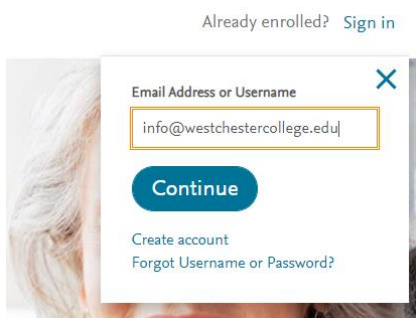

# Elsevier Evolve Learning Management System Access

1. Log on to <https://evolve.elsevier.com/> and click sing-in in the upper left-hand corner:

2. Log in with the username provided by Westchester College. (If you do not remember your username, please click “Forgot username or password and enter your Westchester College email address to retrieve your username.)

3. Once logged in, you will be taken to your MyEvolve homepage. Click the corresponding course you wish to enter: